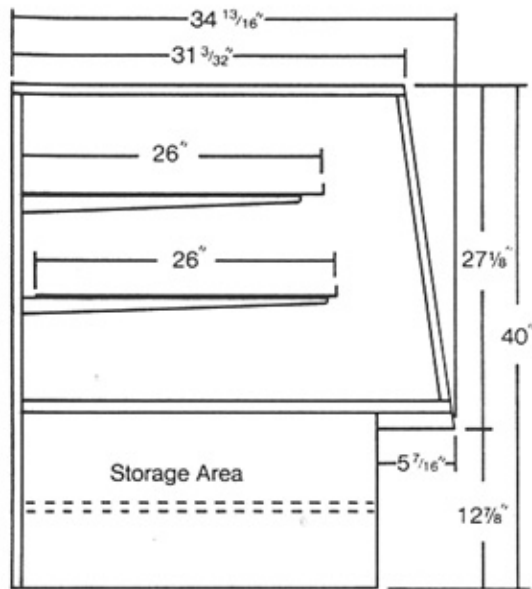

High Volume Non-Refrigerated Display Case 97000 Series

Model 97040

Model 97048

Model No	Dimensions L x D x H	Rows of Shelves	Pan Capacity	Est. Crated Weight
97040-48	48" x 34 ¹³ / ₁₆ " x 40"	2	6 Full/3 Half	495 lbs.
97040-59	59" x 34 ¹³ / ₁₆ " x 40"	2	9-Full	510 lbs.
97040-77	77" x 34 ¹³ / ₁₆ " x 40"	2	12-Full	595 lbs.
97048-48	48" x 34 ¹³ / ₁₆ " x 48"	3	8 Full/4 Half	520 lbs.
97048-59	59" x 34 ¹³ / ₁₆ " x 48"	3	12-Full	540 lbs.
97048-77	77" x 34 ¹³ / ₁₆ " x 48"	3	16-Full	625 lbs.