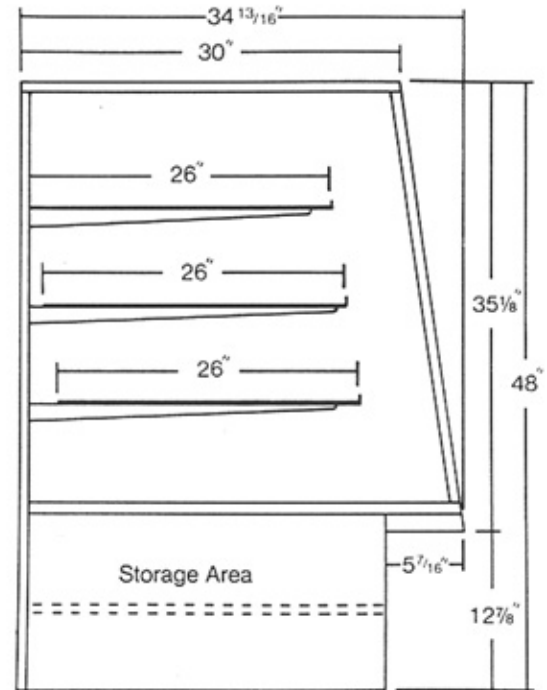

High Volume Non-Refrigerated Display Case 97000 Series

Model 97040

Model 97048

Model No	Dimensions L x D x H	Rows of Shelves	Pan Capacity	Est. Crated Weight
97040-48	48" x 34 ¹³ / ₁₆ " x 40"	2	6 Full/3 Half	495 lbs.
97040-59	59" x 34 ¹³ / ₁₆ " x 40"	2	9-Full	510 lbs.
97040-77	77" x 34 ¹³ / ₁₆ " x 40"	2	12-Full	595 lbs.
97048-48	48" x 34 ¹³ / ₁₆ " x 48"	3	8 Full/4 Half	520 lbs.
97048-59	59" x 34 ¹³ / ₁₆ " x 48"	3	12-Full	540 lbs.
97048-77	77" x 34 ¹³ / ₁₆ " x 48"	3	16-Full	625 lbs.

FEATURES & FINISHES:

- Anodized Aluminum Frame
- Tempered Glass Front
- Glass Ends and Top
- Aluminum Framed Sliding Glass Doors
- Top Light and Shelf Lights with Lamps and Shields
- White Wire Shelves
- Open Rear Storage - White Interior
- White High Pressure Laminate (HPL) Deck
- Dark Brown HPL Base
- U.L. Listed